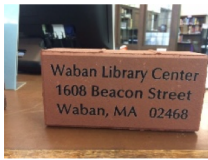

Example 2:

C	l	a	s	s		o	f		2	0	0	9							

becomes: